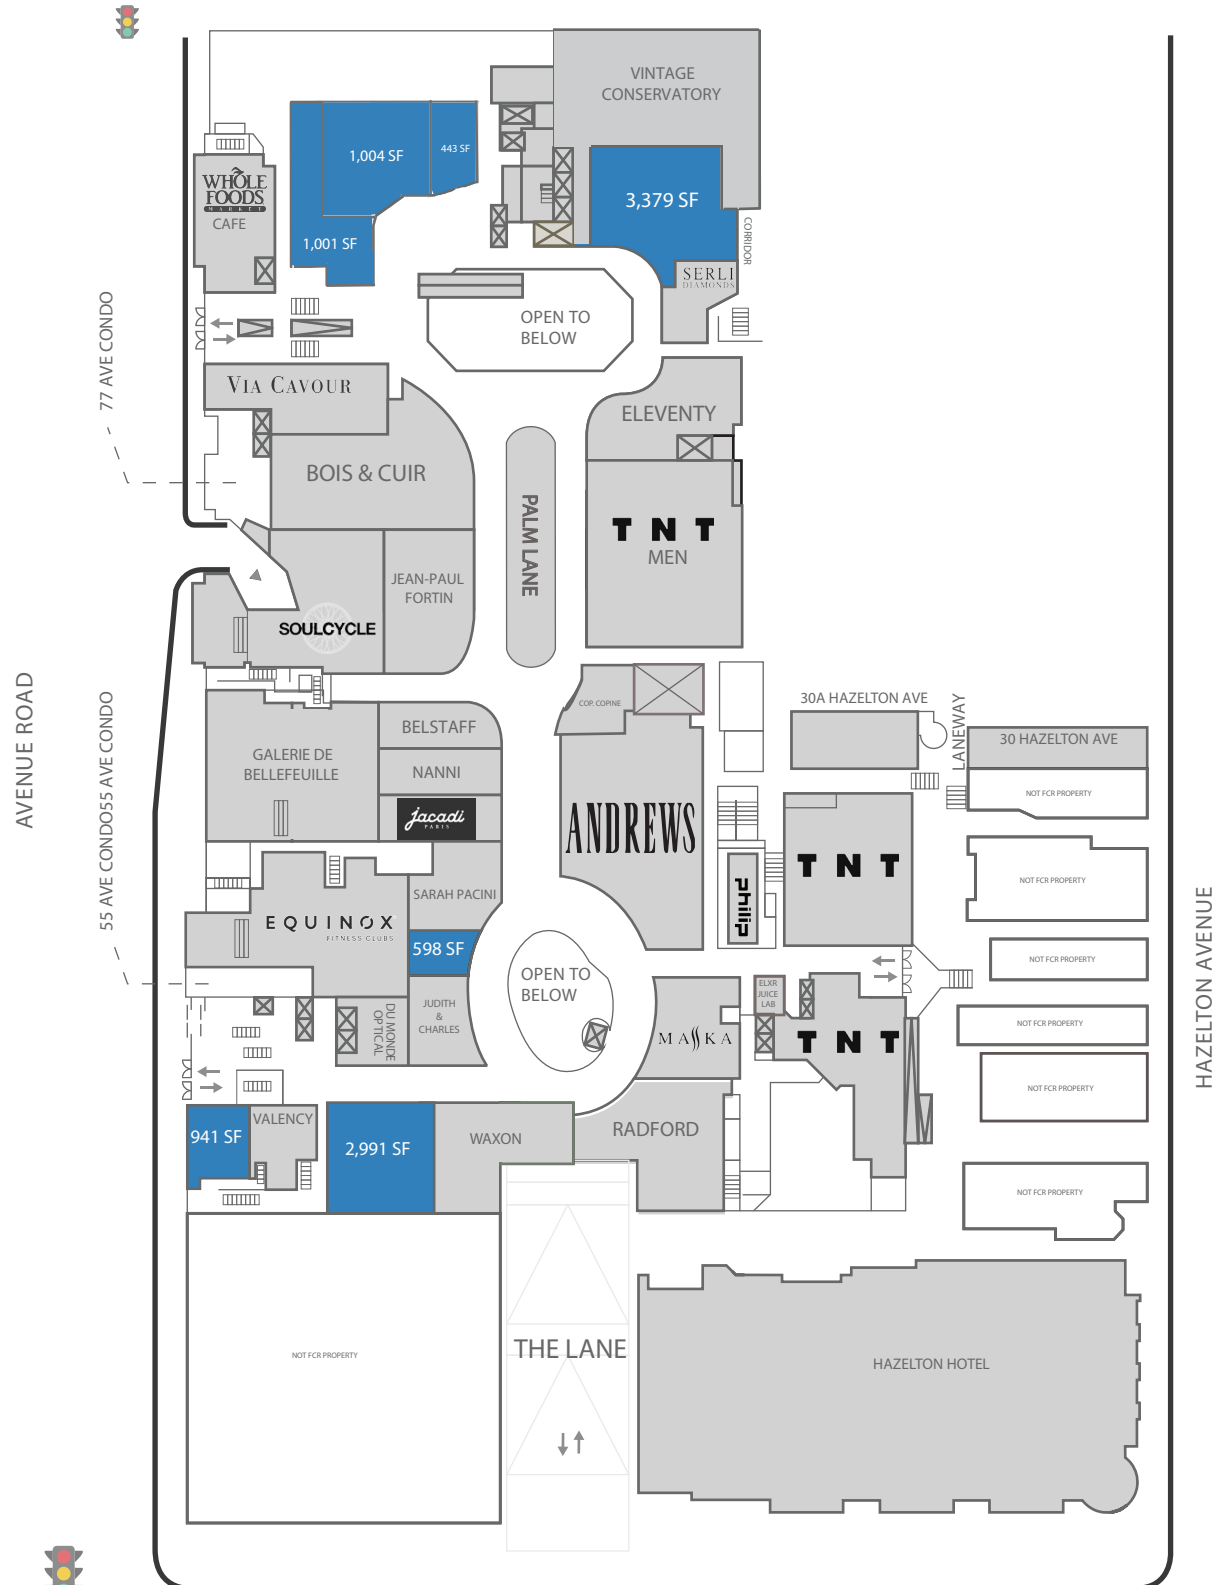

# YORKVILLE VILLAGE

55 & 87 AVENUE ROAD, TORONTO, ON

## STREET LEVEL

YORKVILLE AVENUE